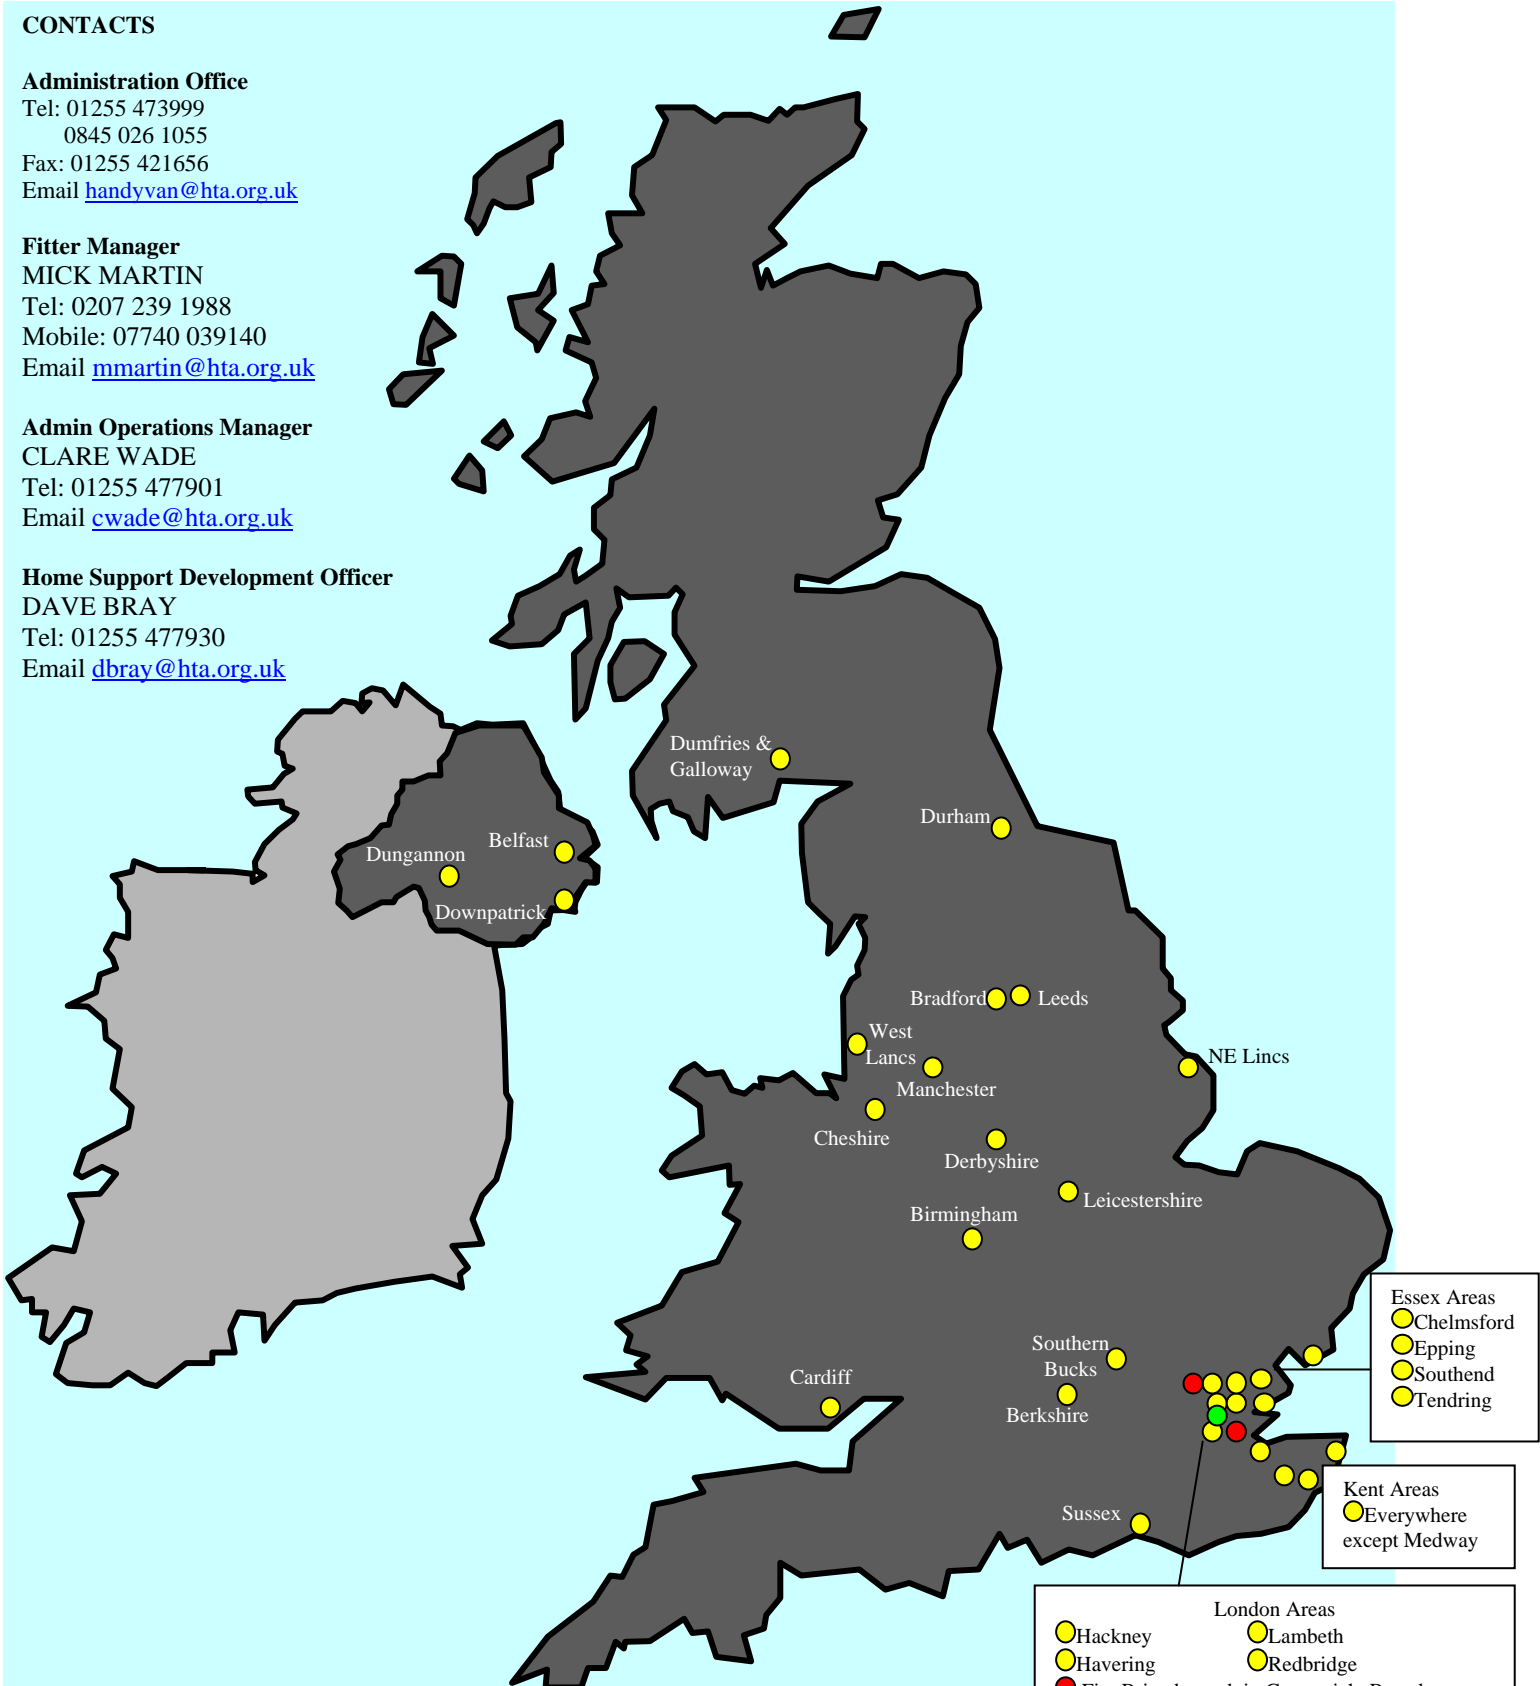

HandyVan Areas

CONTACTS

Administration Office
Tel: 01255 473999
0845 026 1055
Fax: 01255 421656
Email handyvan@hta.org.uk

Fitter Manager
MICK MARTIN
Tel: 0207 239 1988
Mobile: 07740 039140
Email mmartin@hta.org.uk

Admin Operations Manager
CLARE WADE
Tel: 01255 477901
Email cwade@hta.org.uk

Home Support Development Officer
DAVE BRAY
Tel: 01255 477930
Email dbray@hta.org.uk

Essex Areas
● Chelmsford
● Epping
● Southend
● Tendring

Kent Areas
● Everywhere except Medway

London Areas
● Hackney
● Lambeth
● Havering
● Redbridge
● Fire Brigade work in Greenwich, Bromley, Lewisham, Croydon, Enfield, Barnet, Waltham Forest and Haringey
● Peabody Housing work scattered across London

October 2008